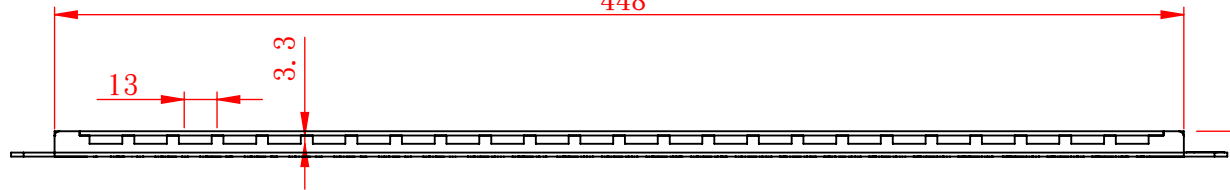

19.2

448

13

3.3

PRODUCTION

1.6
10

A

A

B

B

10

14.8

17.7

16.85

7.1

31.7

44

464.5

482.5

C

C

92.15

WIRE MANAGEMENT

ENCLOSURE
WIRE MANAGEMENT X 1 PC
INSTRUCTION X 1 PC

NOTES:

1. MATERIAL: ST-12 T=1.6mm AFTER POWDER COATING
2. BODY COLOR: BLACK

PHYSICAL CHARACTERISTICS

OPERATING TEMPERATURE RANGE : -10 °C TO 60 °C.
STORAGE TEMPERATURE RANGE : -40 °C TO 68 °C.
HUMIDITY : 10%-90%RH.

D

Scale		1:3				
3rd Angle Projection					Giga-Maxx	
Unit		mm			Title GM-1U1948PPE	
Date		2018/12/1			Giga-Maxx 19" 1U UTP Patch Panel with back bar 48 Port Empty	
Tolerance						
~20	~50	~150	150~	ANGLE	Drawn by	
±0.2	±0.4	±0.5	±1.5	±2°	Shuen	
					Checked by	

1

2

3