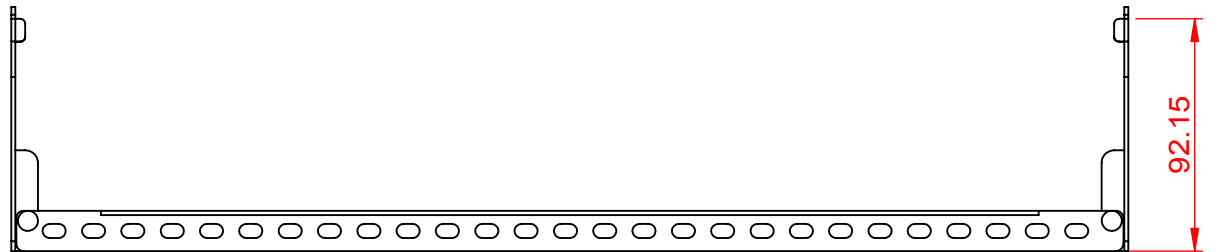

44

464.5

482.5

C

C

92.15

WIRE MANAGEMENT

ENCLOSURE
WIRE MANAGEMENT X 1 PC
INSTRUCTION X 1 PC

D

Scale		1:3				
3rd Angle Projection					Giga-Maxx	
Unit		mm			Title GM-1U1948PPE	
Date		2018/12/1			Giga-Maxx 19" 1U UTP Patch Panel with back bar 48 Port Empty	
Tolerance						
~20	~50	~150	150~	ANGLE	Drawn by	
±0.2	±0.4	±0.5	±1.5	±2°	Shuen	
					Checked by	