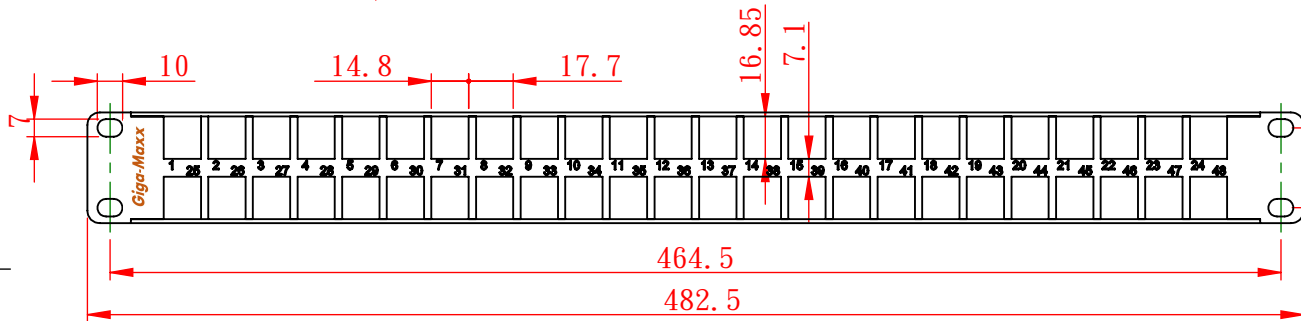

B

B

10

14.8

17.7

16.85

7.1

31.7

D

Scale		1:3				
3rd Angle Projection					Giga-Maxx	
Unit		mm			Title GM-1U1948PPE	
Date		2018/12/1			Giga-Maxx 19" 1U UTP Patch Panel with back bar 48 Port Empty	
Tolerance						
~20	~50	~150	150~	ANGLE	Drawn by	
±0.2	±0.4	±0.5	±1.5	±2°	Shuen	
					Checked by	