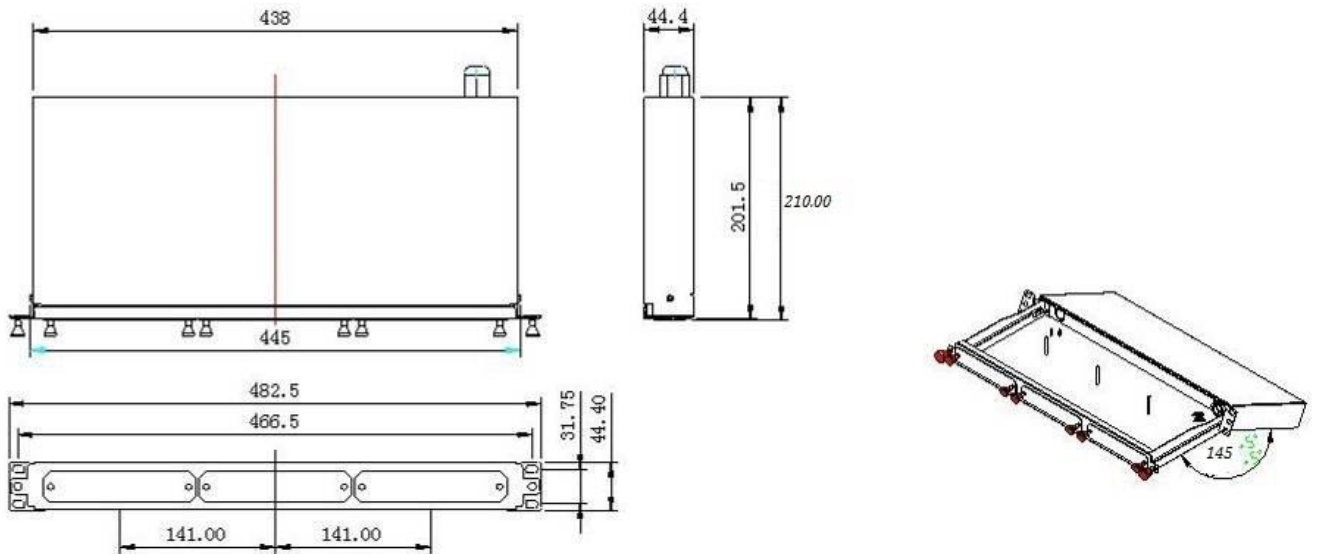

angle material/thickness of body : cold rolled steel/1.2 mm, Powder Coated

RoHS compliant

## 19" Fiber Optic Patch Panel, black

### DRAWING:

8 port SC Simplex/8 port LC Duplex plate

8 port ST/FC Simplex Plate